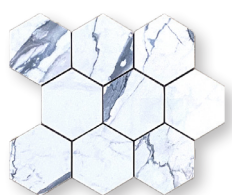

### SIZE

12"x24"
24"x48"

*Basketweave Mosaic*

3"x24" Bullnose
-----------------

*4" Hexagon Mosaic*

Wayne Tile Company

*Onyx White | 24"x48"*

### COLORS

*Lasa Beige*

*Onyx White*

*Shiny Sky*